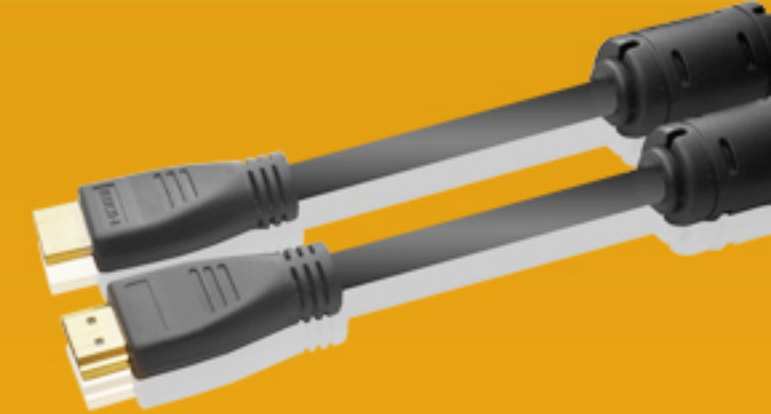

Keyboards

Mouse

HDMI Cable

Model No.	: KB-201
Product Name	: Ultra Responsive, Ergonomically Designed Wired USB Keyboard
Type	: Wired
Dimension	: 455*142*27mm
Interface	: USB
Cable length	: General 1.5M
Color	: Black
Package	: Color Box

Model No.	: MS-101
Product Name	: Wired USB Mouse
Type	: Wired
Dimension	: 95*57*36mm
Interface	: USB
Cable length	: General 1.5M
Switch	: 3 Keys
Color	: Black
Package	: Color Box

Model No.	: HDMI
Product Name	: HDMI male to male
Type	: High Speed HDMI
Interface	: HDMI
Cable length	: General 1.5M / 2M / 3M
Color	: Black
Support	: 3D
Resolution	: Supports 4k
Package	: Color Box